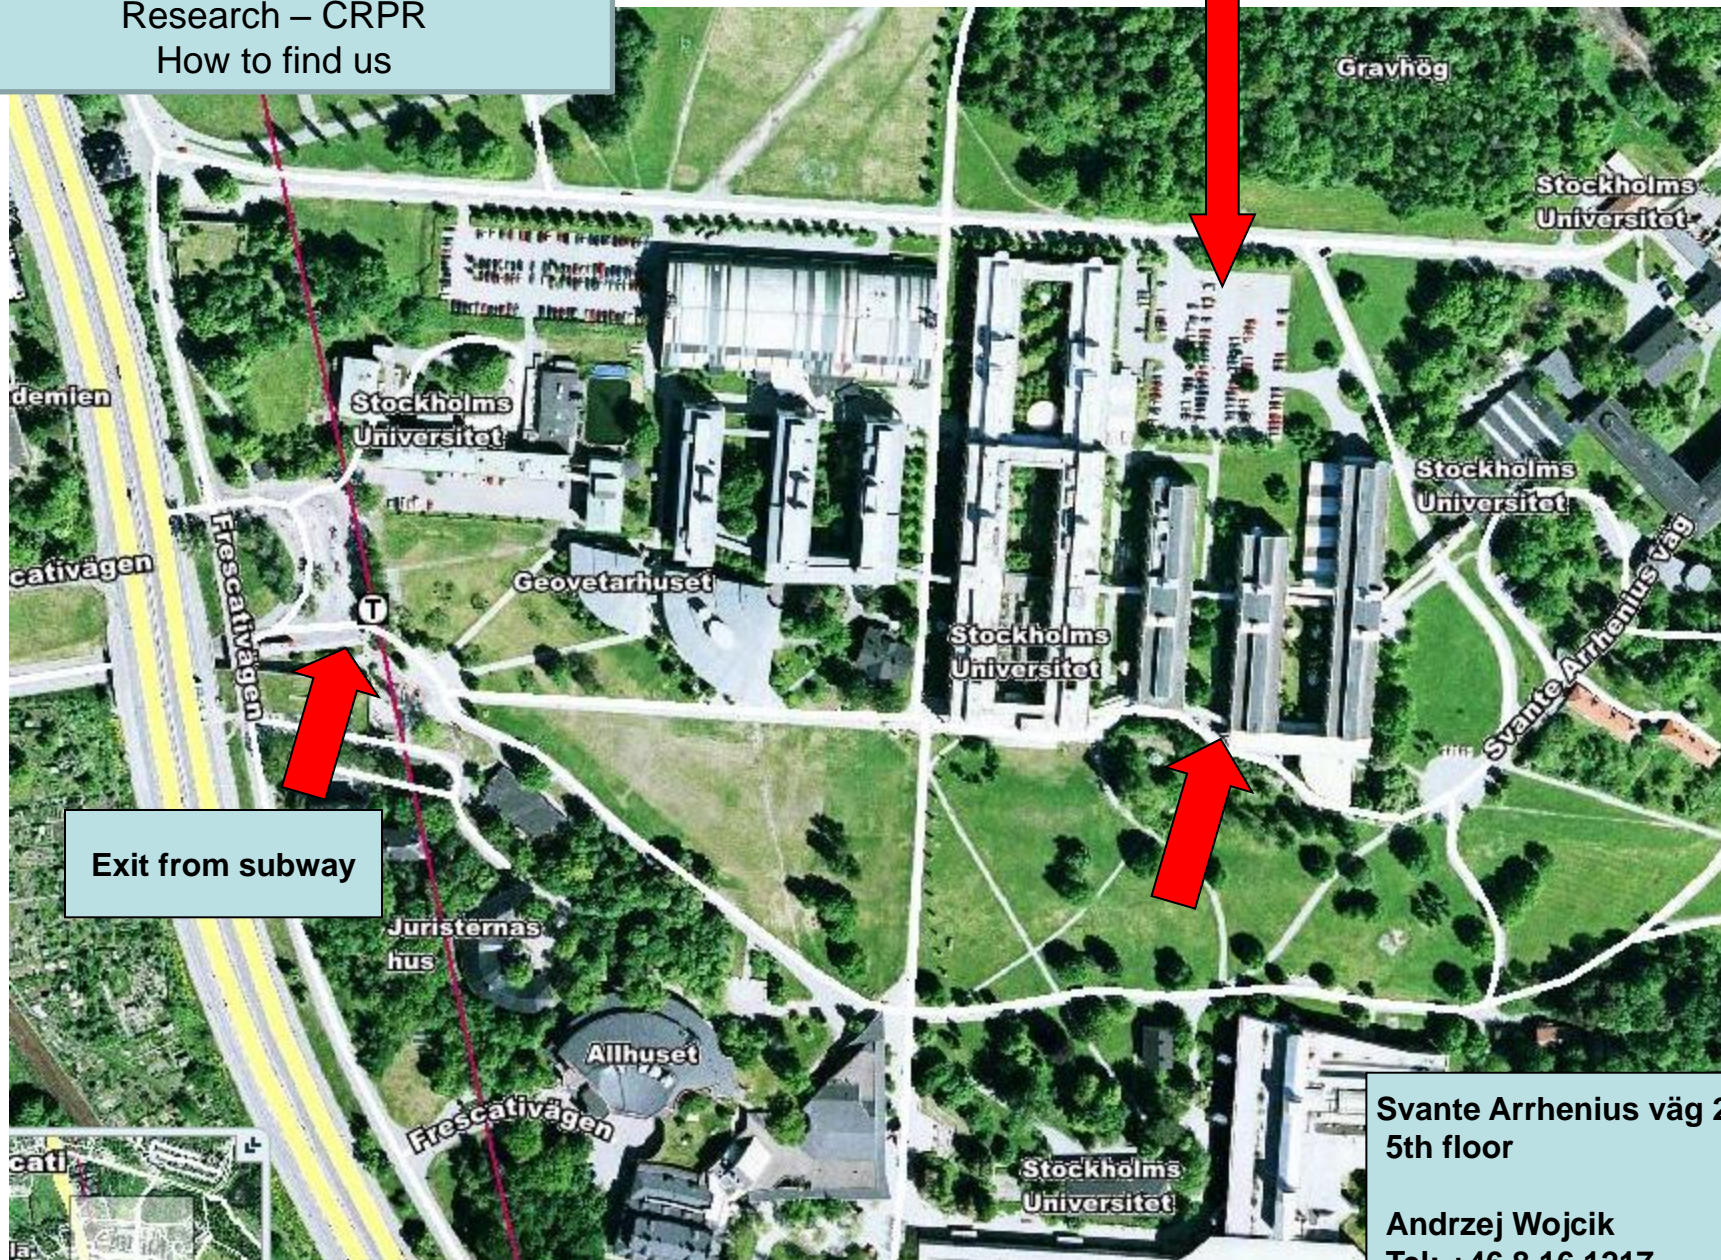

Centre for Radiation Protection
Research – CRPR
How to find us

parking

Exit from subway

Svante Arrhenius väg 20C
5th floor

Andrzej Wojcik
Tel: +46 8 16 1217

Stockholm subway map

Centre for Radiation Protection
Research – CRPR
How to find us